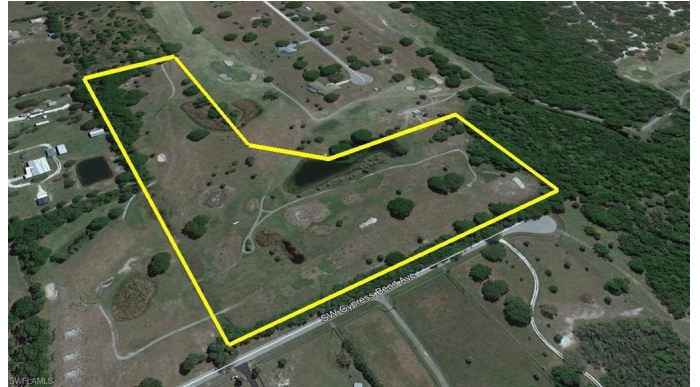

## \$245,000

Bedroom, Bathroom,  
Land on 17 Acres

NOT APPLICABLE, ARCADIA, FL

16.84 +/- Gorgeous Acres situated adjacent to the Sunnybreeze Golf course in Desoto County. This parcel provides adequate privacy with ample space to build your dream home. This cleared parcel has convenient access to a newly upgraded public boat ramp with access onto the Peace River. Only minutes to Punta Gorda, Port Charlotte and I75. **\*\*SELLER FINANCING MAY BE AVAILABLE\*\*** Come bring your horses and build your dream home on this beautiful piece of land!

## Exterior

Lot Description	Irregular Shape
-----------------	-----------------